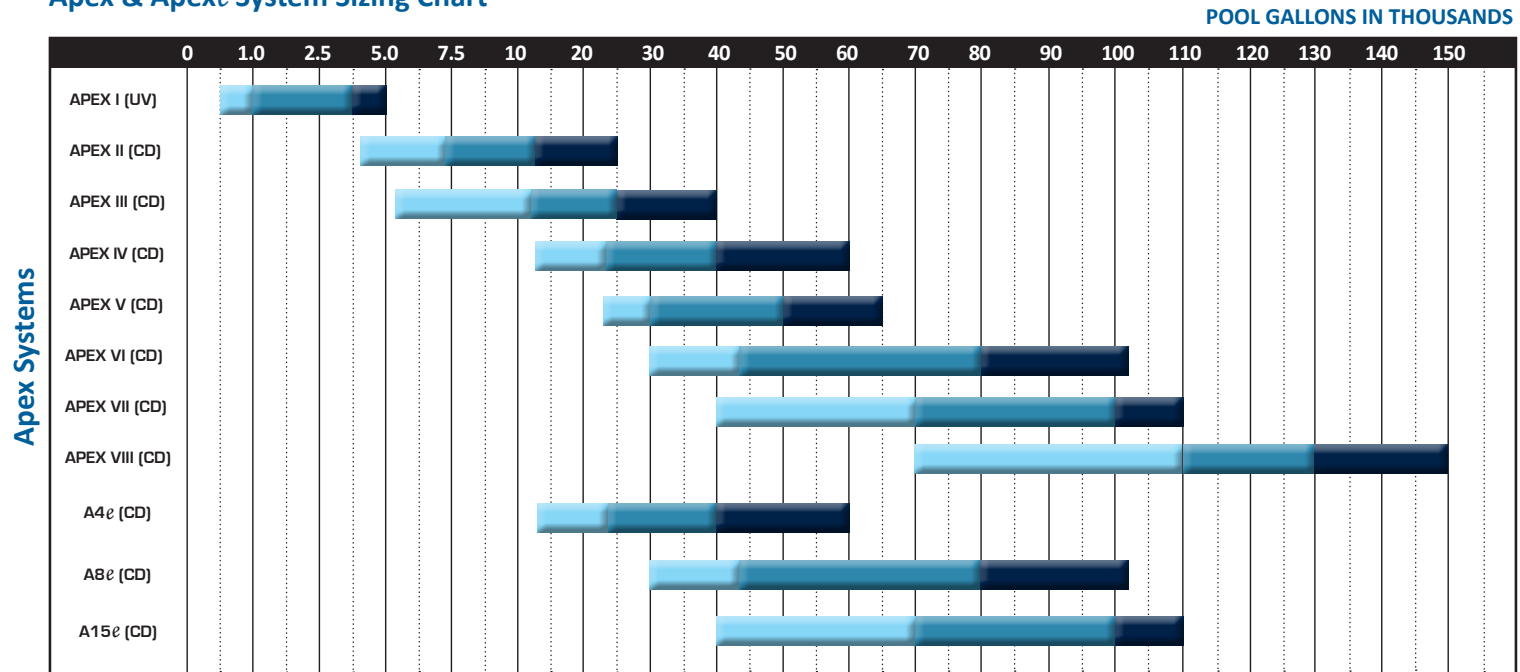

Apex & Apexe System Sizing Chart

NOTE: Certified by the Water Quality Association under the Gold Seal Program to NSF/ANSI Swimming Pool Standard 50. Results based on 79° F water temperature, will vary based on location and usage.

ULTRA-LOW CHLORINE
 < 0.50 ppm chlorine

LOW CHLORINE
 0.50 - 0.80 ppm chlorine

TYPICAL CHLORINE
 0.80 - 1.50 ppm chlorine