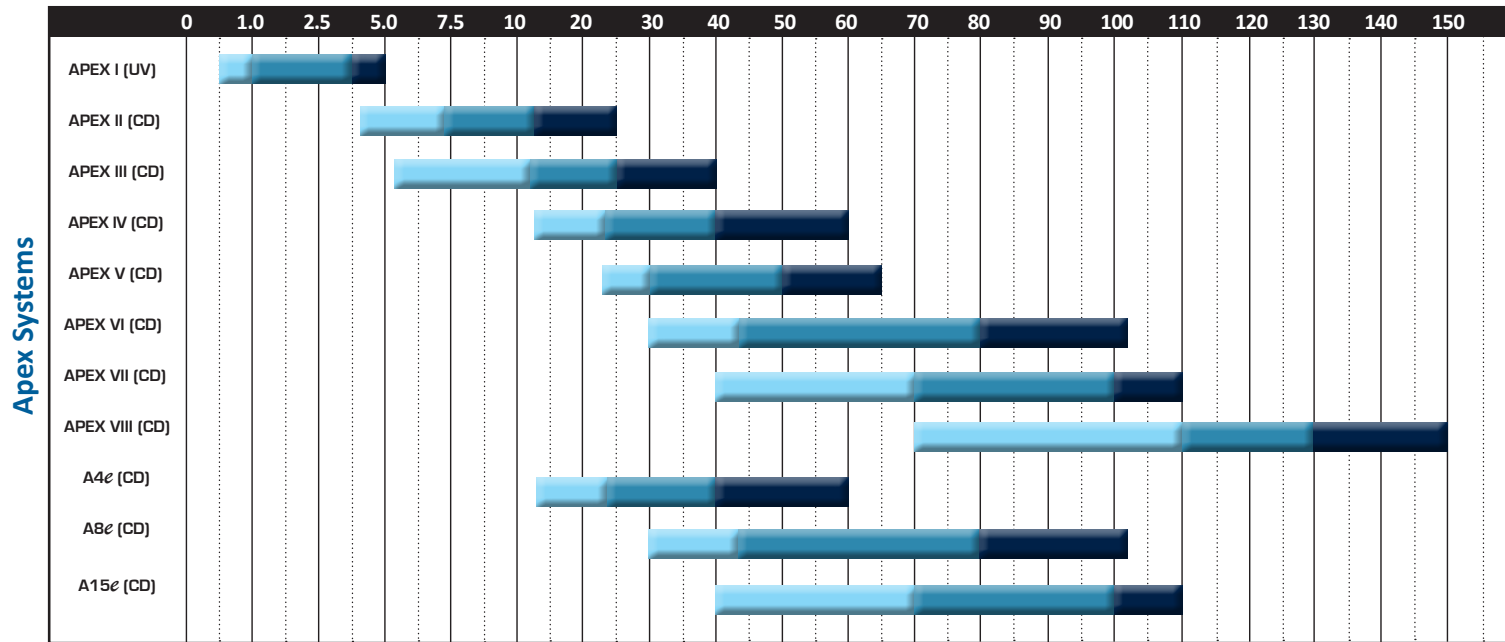

Apex & Apex^e System Sizing Chart

POOL GALLONS IN THOUSANDS

NOTE: Certified by the Water Quality Association under the Gold Seal Program to NSF/ANSI Swimming Pool Standard 50. Results based on 79° F water temperature, will vary based on location and usage.

ULTRA-LOW CHLORINE
< 0.50 ppm chlorine

LOW CHLORINE
0.50 - 0.80 ppm chlorine

TYPICAL CHLORINE
0.80 - 1.50 ppm chlorine