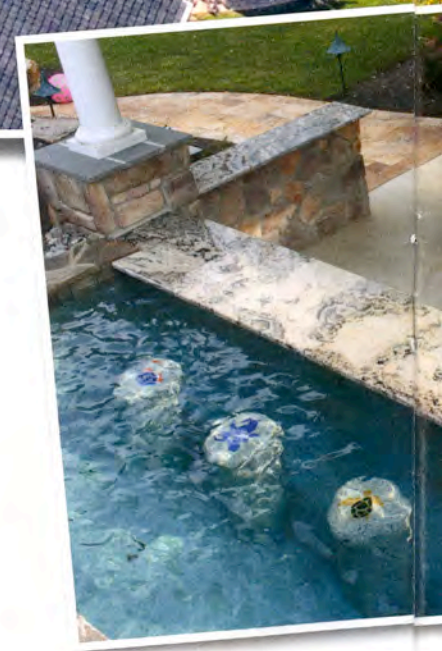

PROJECT PARAMETERS

This project's client, according to Fineberg, drove past Ted's Pools every day on his way to work. One morning about 8 a.m., he stopped by, knocked on the door and told Fineberg that he was interested in having a pool built. The client and his wife have four young children, and what emerged from discussions was a delightful pool and spa that contained multiple accessory features to keep every family member happy all summer long.

The gunite free form pool is about 1,100 square feet, and the pool side closest to the house offers a beach entry and a raised stone spa with spillover clad in Lightstream glass tiles. Most striking is the large swim-through grotto, which has a six-foot sheer descent waterfall that acts as a dramatic water curtain at the entry of the 12-foot long structure. The pool features Pentair pumps, filtration and salt systems and a ClearWater Technology ozone system. The pool is completely automated with a Pentair IntelliTouch system.

As swimmers swim through the grotto, they arrive at a swim-up bar that has four Pebble Tec finished stools featuring favorite mosaic aquatic animals such as a seahorse, starfish and turtle. A beautiful marble